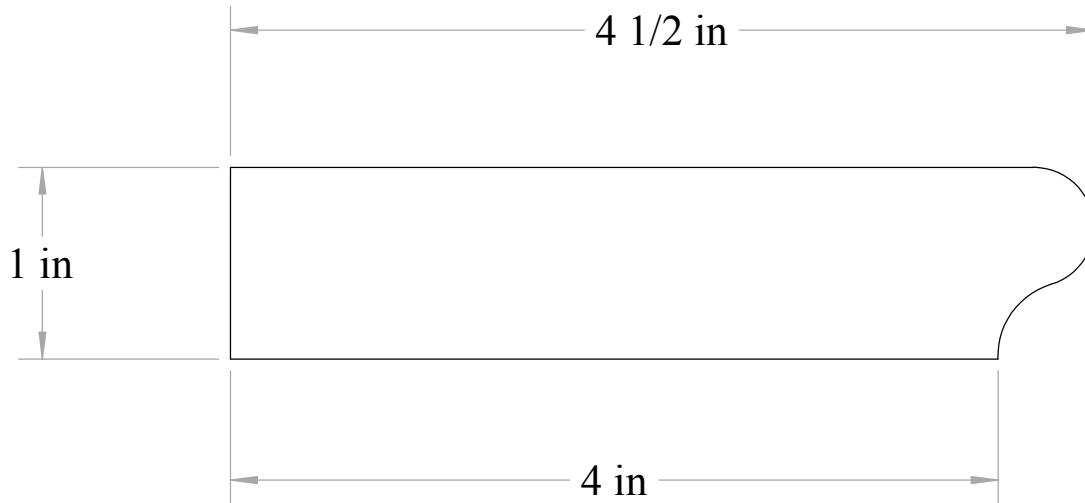

Anderson & McQuaid Co, Inc.

A&M # 9753
1" X 4-1/2"

All unshaded profiles available in poplar

All shaded profiles available in poplar, cherry, maple, sapele and red oak.

All hatched profiles available in sapele