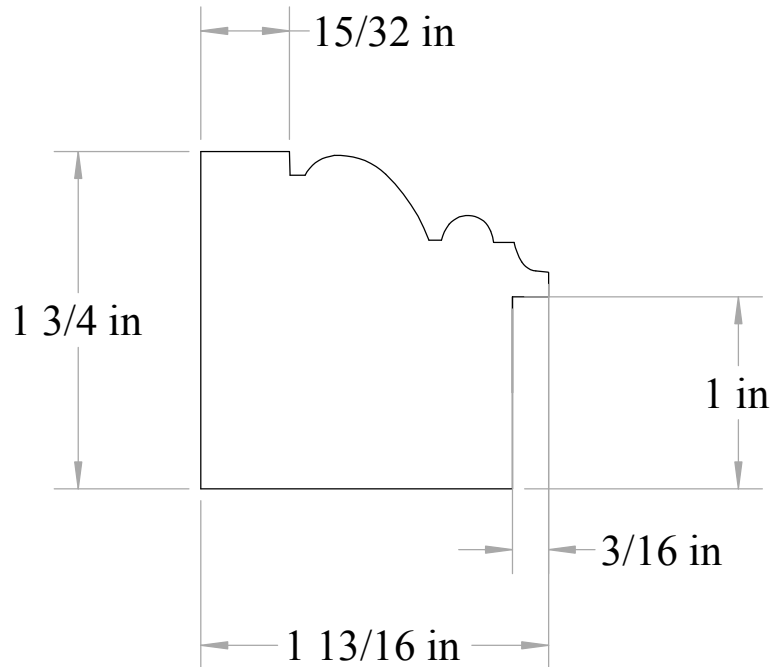

Anderson & McQuaid Co, Inc.

A&M # 60161
1-3/4 X 1-13/16"

All unshaded profiles available in poplar

All shaded profiles available in poplar, cherry, maple, sapele and red oak.

All hatched profiles available in sapele