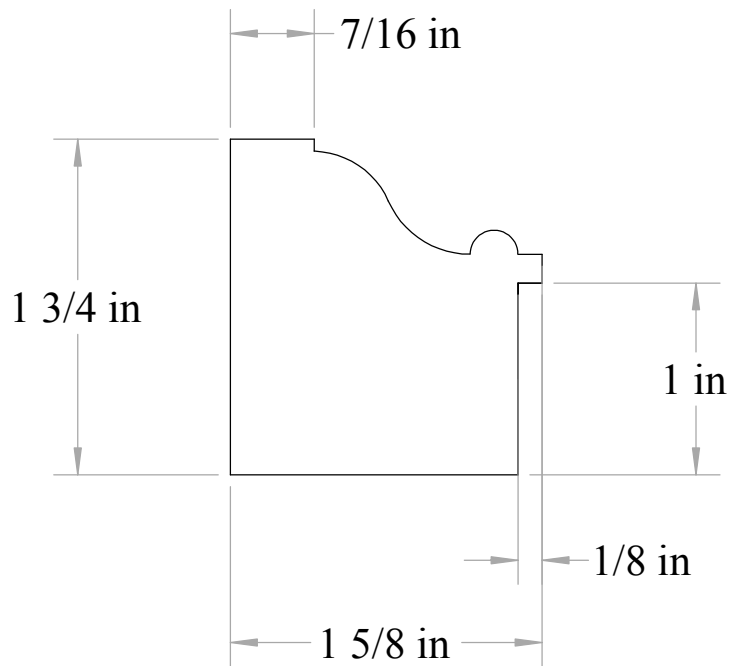

# Anderson & McQuaid Co, Inc.

A&M # 60160  
1-5/8" X 1-3/4"

All unshaded profiles available in poplar

All shaded profiles available in poplar, cherry, maple, sapele and red oak.

All hatched profiles available in sapele