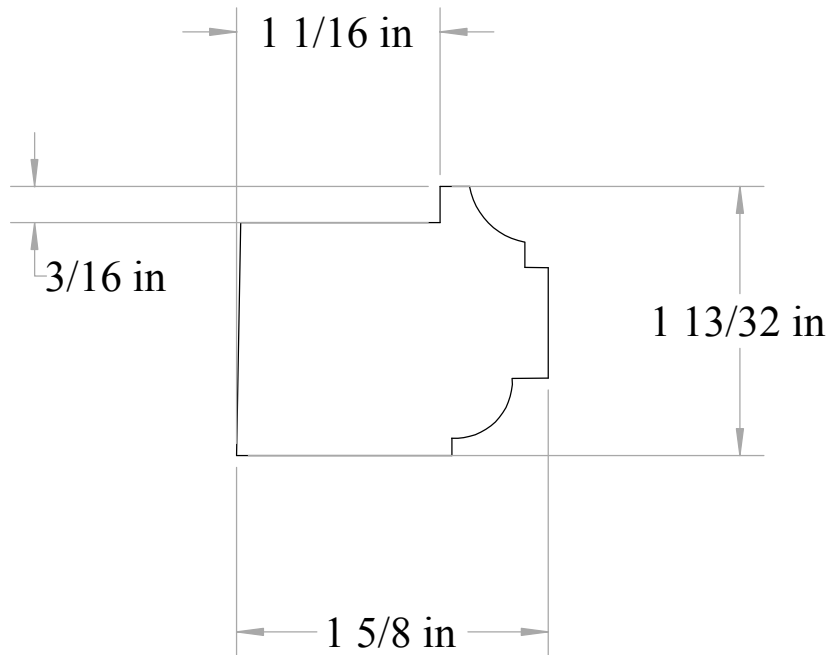

Anderson & McQuaid Co, Inc.

A&M # 60155
1-3/8" X 1-5/8"

All unshaded profiles available in poplar

All shaded profiles available in poplar, cherry, maple, sapele and red oak.

All hatched profiles available in sapele