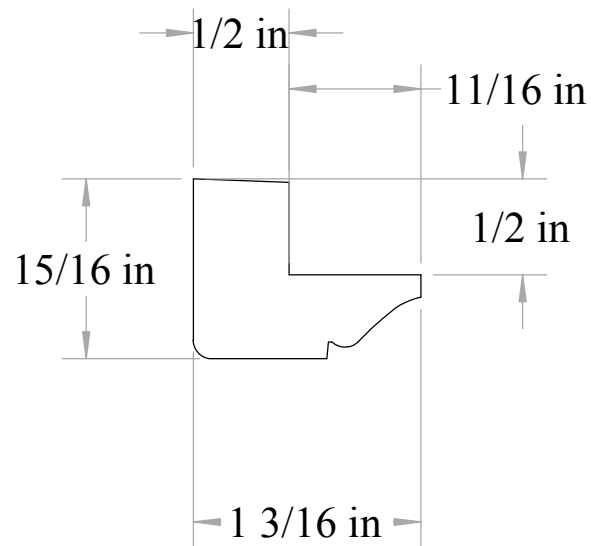

# Anderson & McQuaid Co, Inc.

A&M# 60124

15/16" x 1 3/16"

All unshaded profiles available in poplar

All shaded profiles available in poplar, cherry, maple, sapele and red oak.

All hatched profiles available in sapele