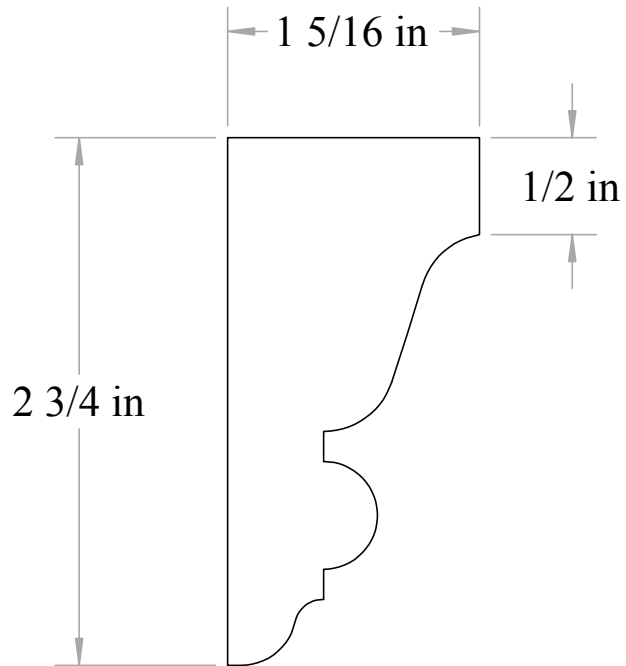

Anderson & McQuaid Co, Inc.

A&M # 5728
1-5/16" X 2-3/4"

All unshaded profiles available in poplar

All shaded profiles available in poplar, cherry, maple, sapele and red oak.

All hatched profiles available in sapele