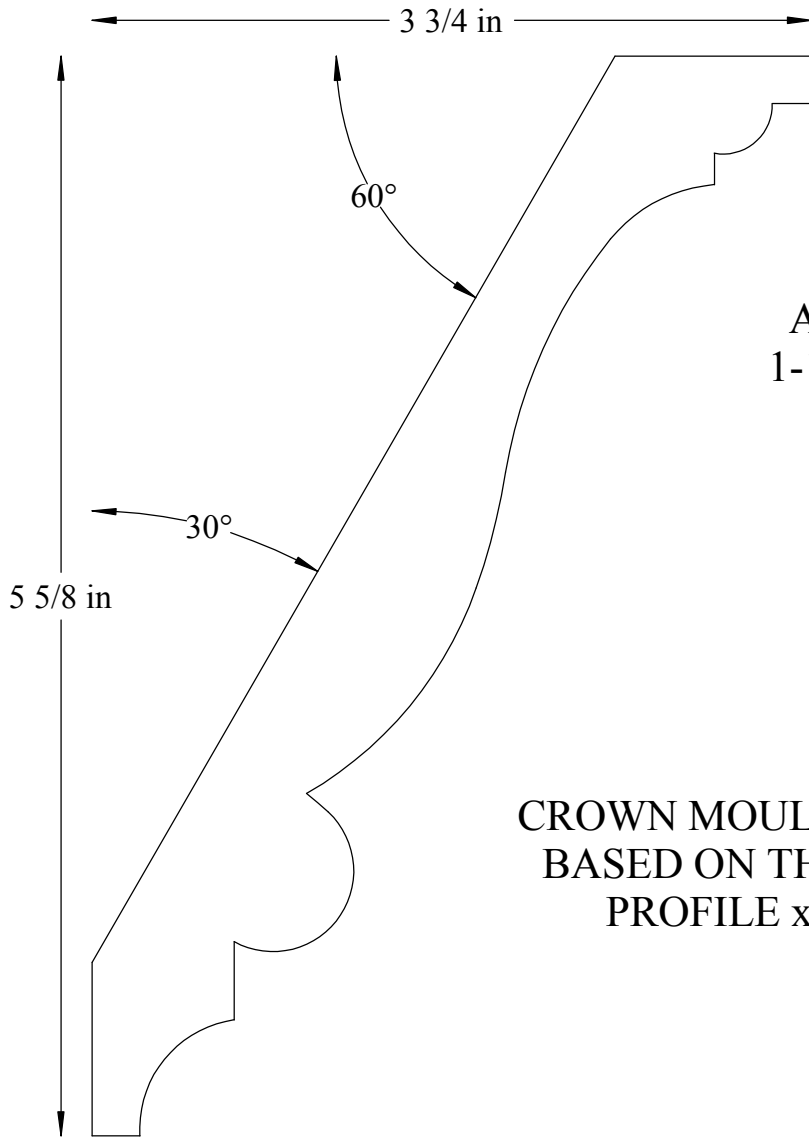

# Anderson & McQuaid Co, Inc.

A&M # 5263  
1-1/16 X 6-3/4"

All unshaded profiles available in poplar

All shaded profiles available in poplar, cherry, maple, sapele and red oak.

All hatched profiles available in sapele