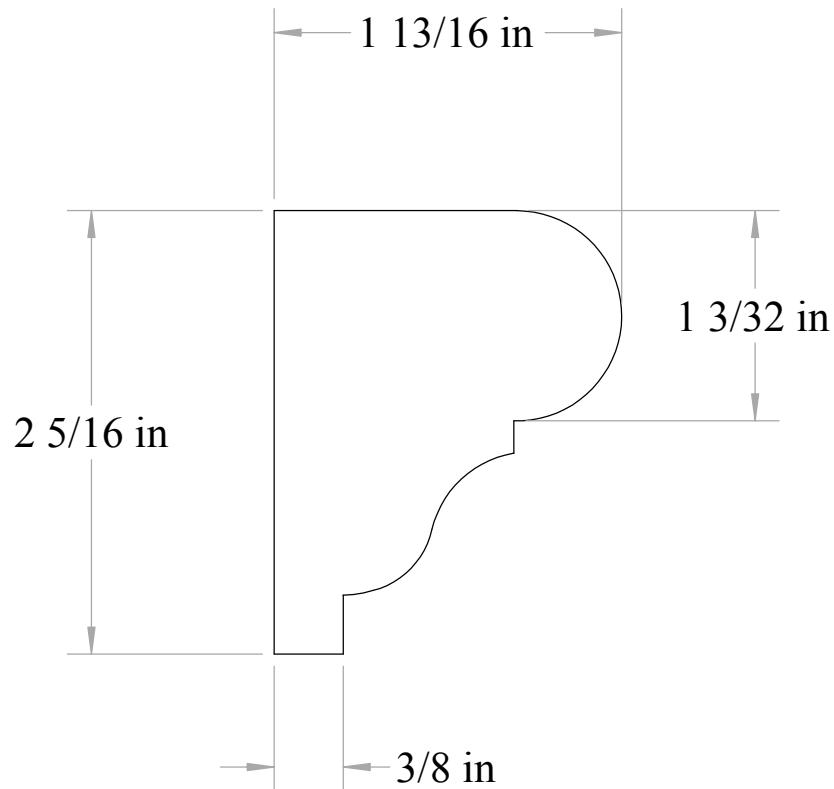

Anderson & McQuaid Co, Inc.

A&M # 4761
1-13/16" X 2-5/16"

All unshaded profiles available in poplar

All shaded profiles available in poplar, cherry, maple, sapele and red oak.

All hatched profiles available in sapele