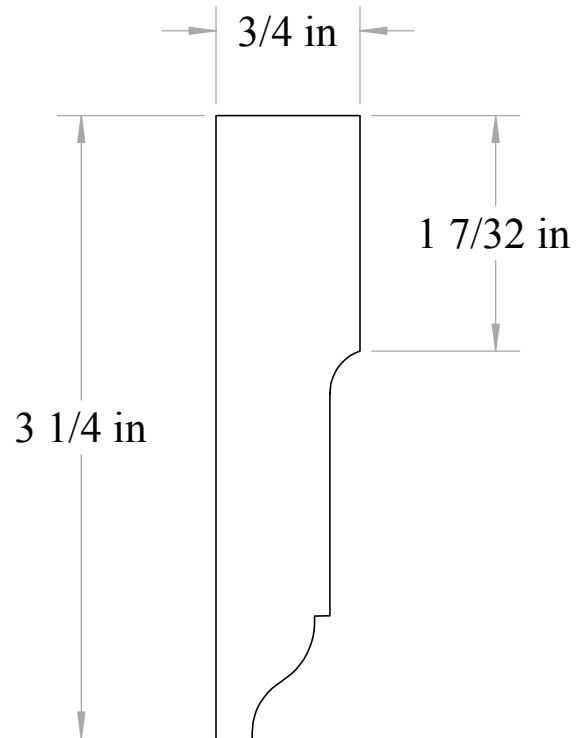

# Anderson & McQuaid Co, Inc.

A&M # 4696  
3/4" X 3-1/4"

All unshaded profiles available in poplar

All shaded profiles available in poplar, cherry, maple, sapele and red oak.

All hatched profiles available in sapele