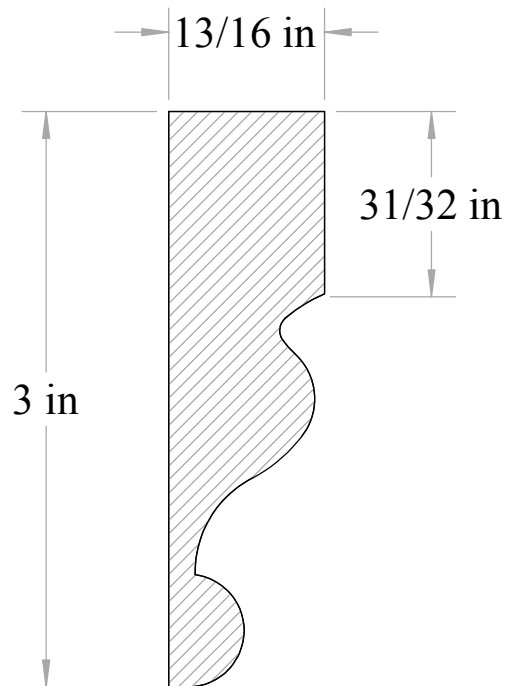

# Anderson & McQuaid Co, Inc.

A&M # 4640  
13/16" X 3"

All unshaded profiles available in poplar

All shaded profiles available in poplar, cherry, maple, sapele and red oak.

All hatched profiles available in sapele