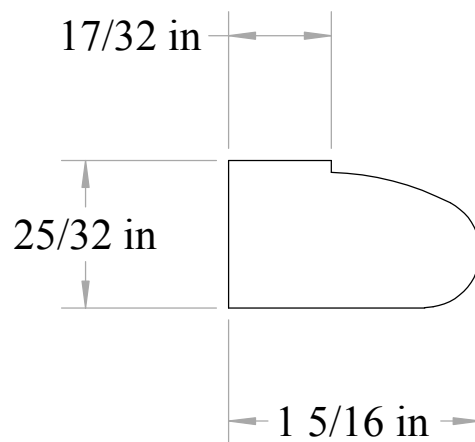

Anderson & McQuaid Co, Inc.

A&M # 4629
25/32" X 1-5/16"

All unshaded profiles available in poplar

All shaded profiles available in poplar, cherry, maple, sapele and red oak.

All hatched profiles available in sapele