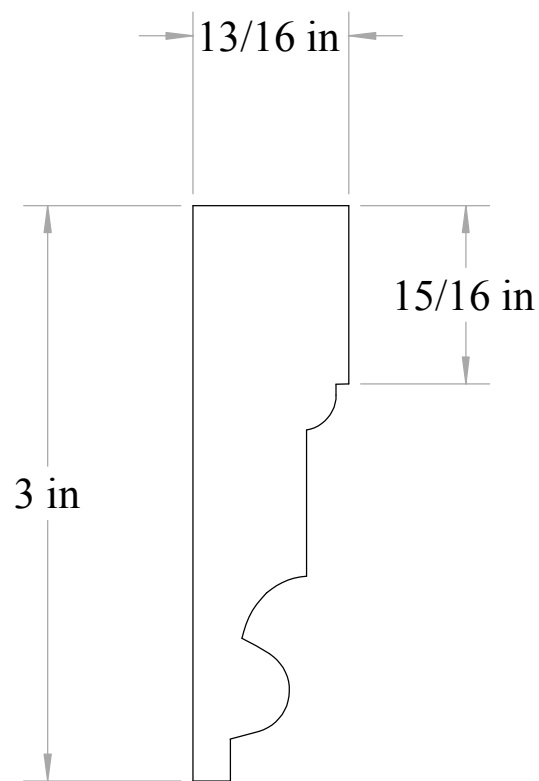

Anderson & McQuaid Co, Inc.

A&M # 4622
13/16" X 3"

All unshaded profiles available in poplar

All shaded profiles available in poplar, cherry, maple, sapele and red oak.

All hatched profiles available in sapele