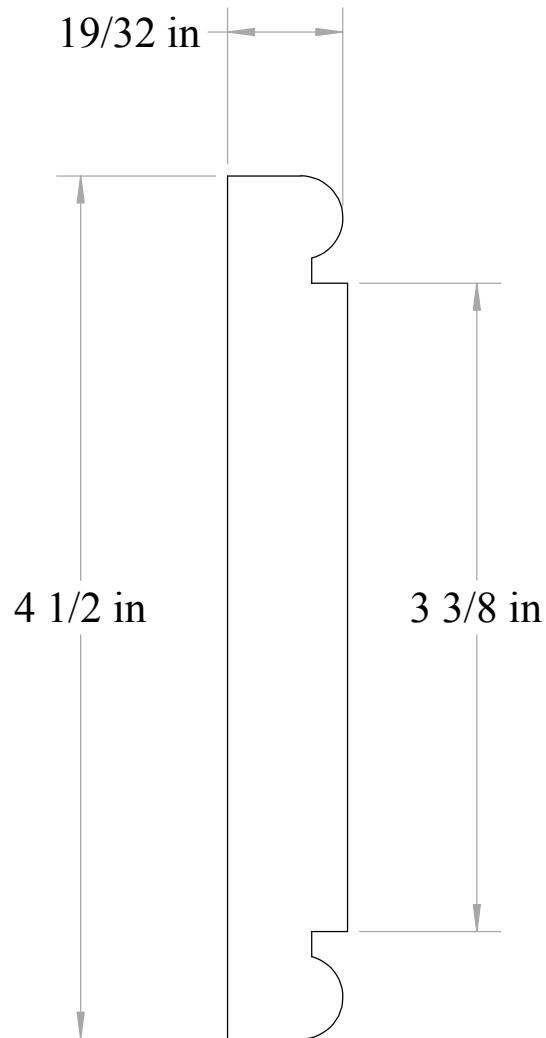

Anderson & McQuaid Co, Inc.

A&M # 4527
5/8" X 4-1/2"

All unshaded profiles available in poplar

All shaded profiles available in poplar, cherry, maple, sapele and red oak.

All hatched profiles available in sapele