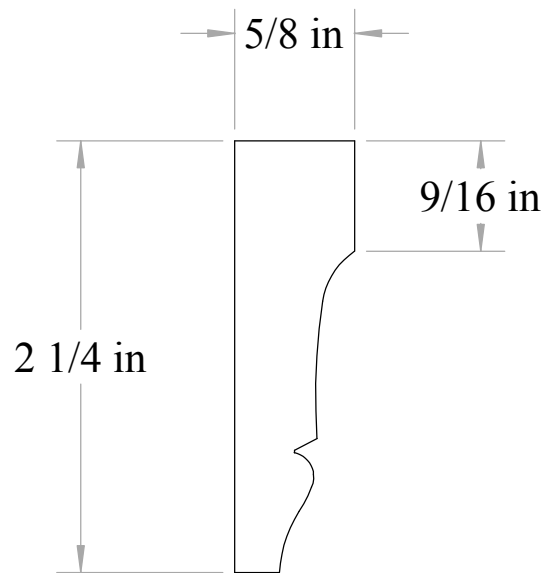

Anderson & McQuaid Co, Inc.

A&M # 4500
5/8" X 2-1/4"

All unshaded profiles available in poplar

All shaded profiles available in poplar, cherry, maple, sapele and red oak.

All hatched profiles available in sapele