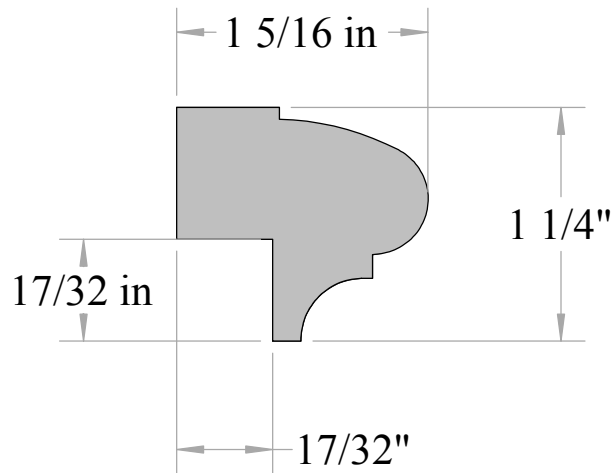

Anderson & McQuaid Co, Inc.

A&M # 4431
1-1/4" X 1-5/16"

All unshaded profiles available in poplar

All shaded profiles available in poplar, cherry, maple, sapele and red oak.

All hatched profiles available in sapele