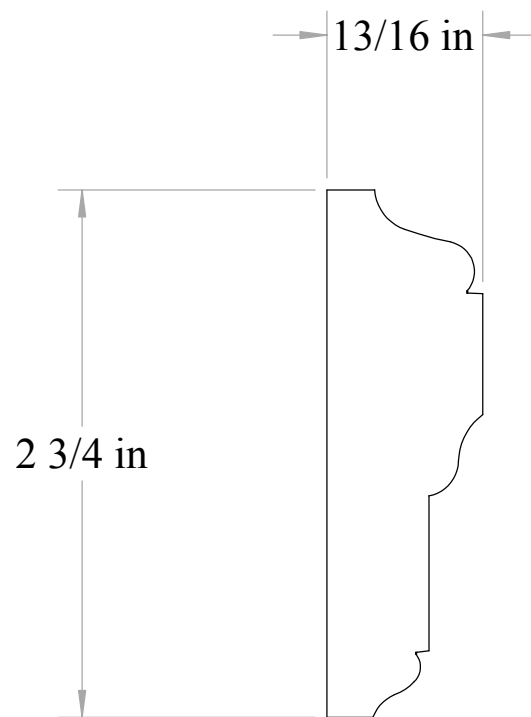

Anderson & McQuaid Co, Inc.

A&M # 4059
13/16" X 2-3/4"

All unshaded profiles available in poplar

All shaded profiles available in poplar, cherry, maple, sapele and red oak.

All hatched profiles available in sapele