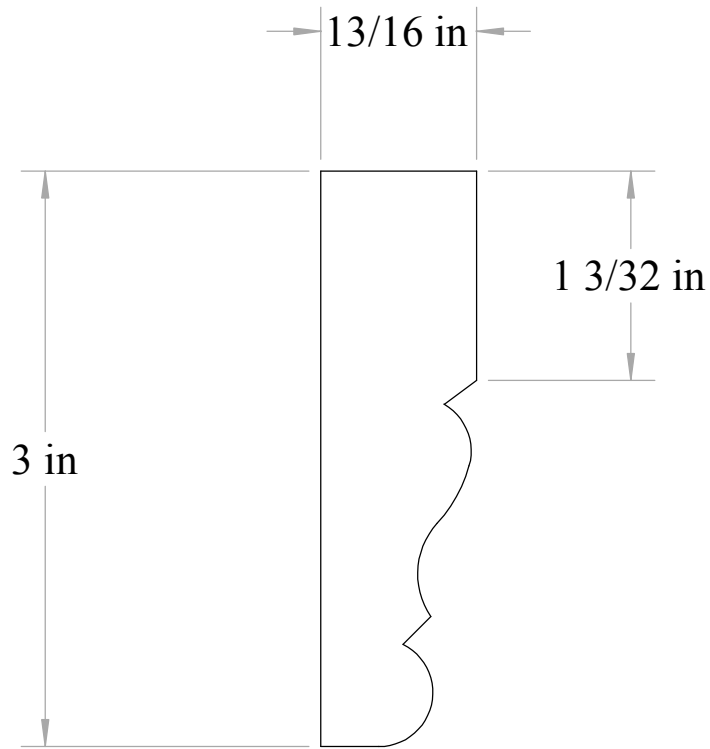

# Anderson & McQuaid Co, Inc.

A&M # 4038  
13/16" X 3"

All unshaded profiles available in poplar

All shaded profiles available in poplar, cherry, maple, sapele and red oak.

All hatched profiles available in sapele