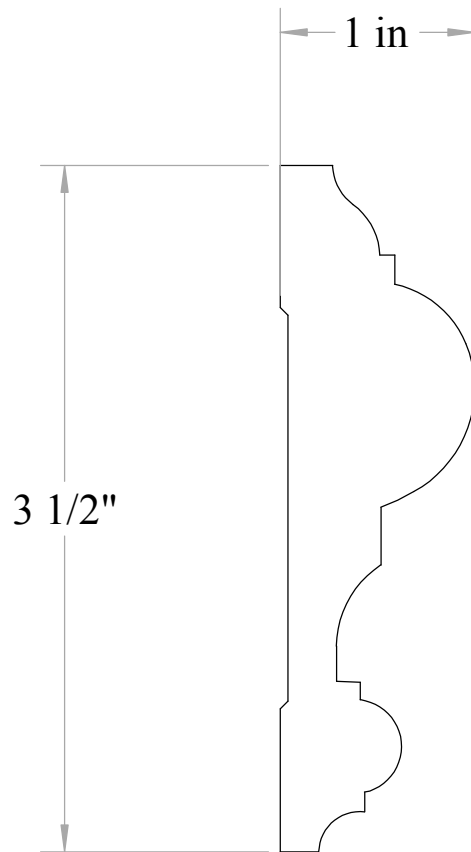

Anderson & McQuaid Co, Inc.

A&M # 4005
1-1/16" X 3-1/2"

All unshaded profiles available in poplar

All shaded profiles available in poplar, cherry, maple, sapele and red oak.

All hatched profiles available in sapele