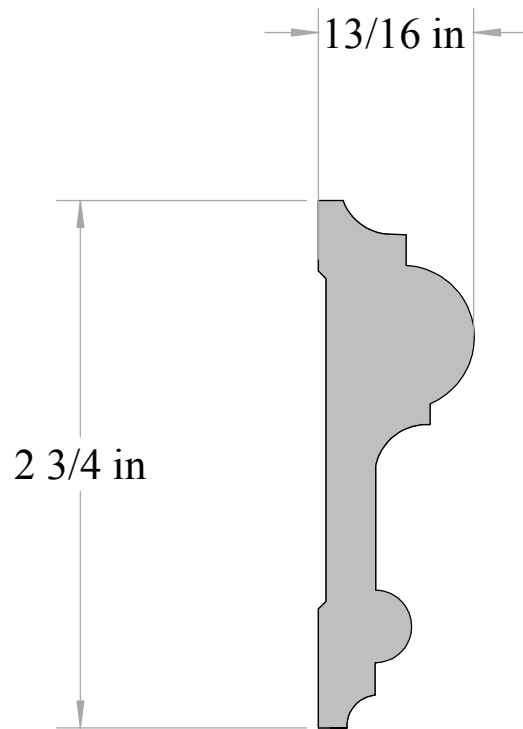

Anderson & McQuaid Co, Inc.

A&M # 4003
13/16" X 2-3/4"

All unshaded profiles available in poplar

All shaded profiles available in poplar, cherry, maple, sapele and red oak.

All hatched profiles available in sapele