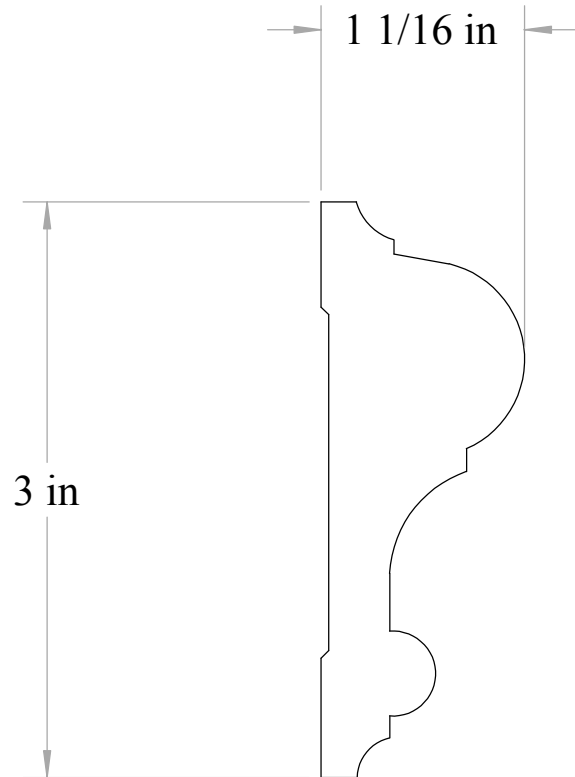

# Anderson & McQuaid Co, Inc.

A&M # 4002  
1-1/16" X 3"

All unshaded profiles available in poplar

All shaded profiles available in poplar, cherry, maple, sapele and red oak.

All hatched profiles available in sapele