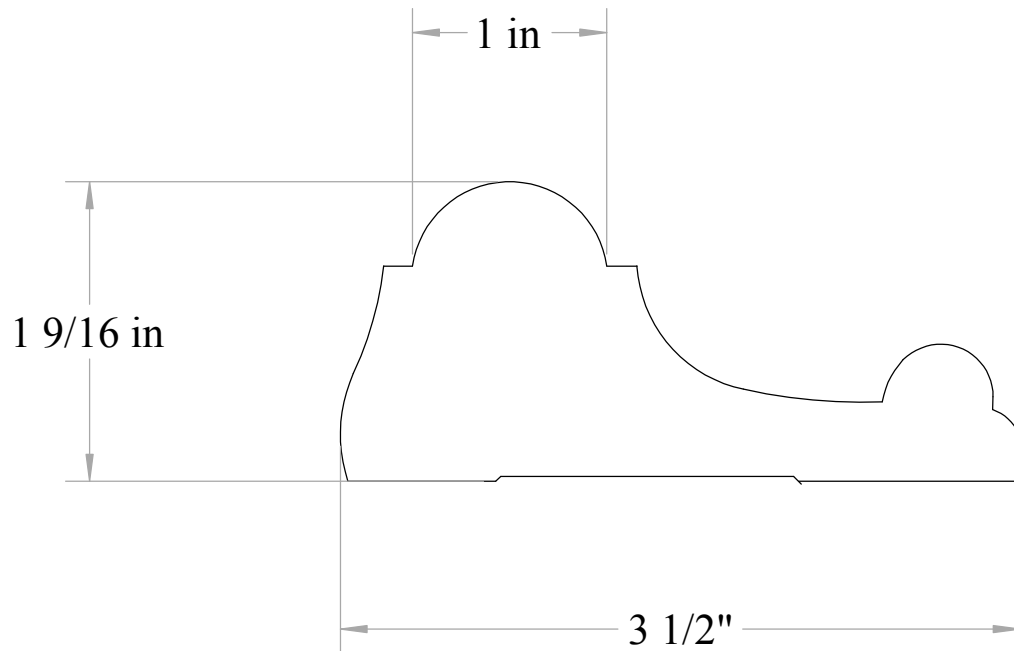

Anderson & McQuaid Co, Inc.

A&M # 4001
1-9/16" X 3-1/2"

All unshaded profiles available in poplar

All shaded profiles available in poplar, cherry, maple, sapele and red oak.

All hatched profiles available in sapele