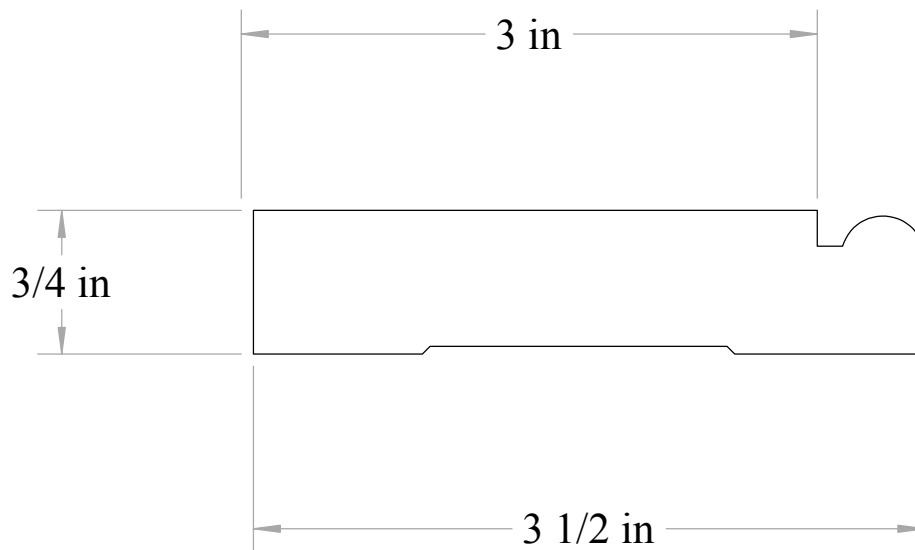

# Anderson & McQuaid Co, Inc.

A&M # 3900  
3/4" X 3-1/2"

All unshaded profiles available in poplar

All shaded profiles available in poplar, cherry, maple, sapele and red oak.

All hatched profiles available in sapele