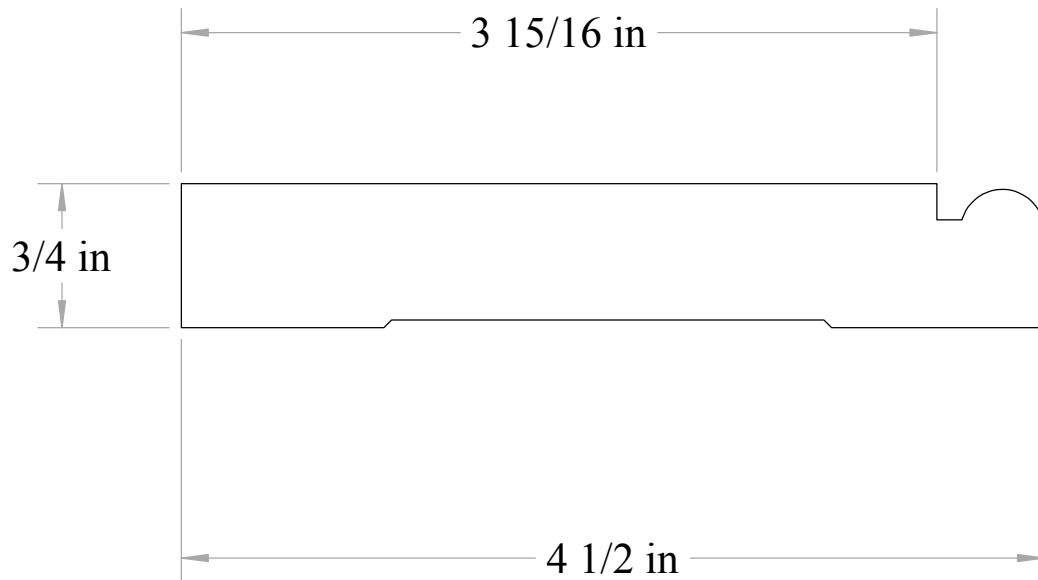

# Anderson & McQuaid Co, Inc.

A&M # 3899  
3/4" X 4-1/2"

All unshaded profiles available in poplar

All shaded profiles available in poplar, cherry, maple, sapele and red oak.

All hatched profiles available in sapele