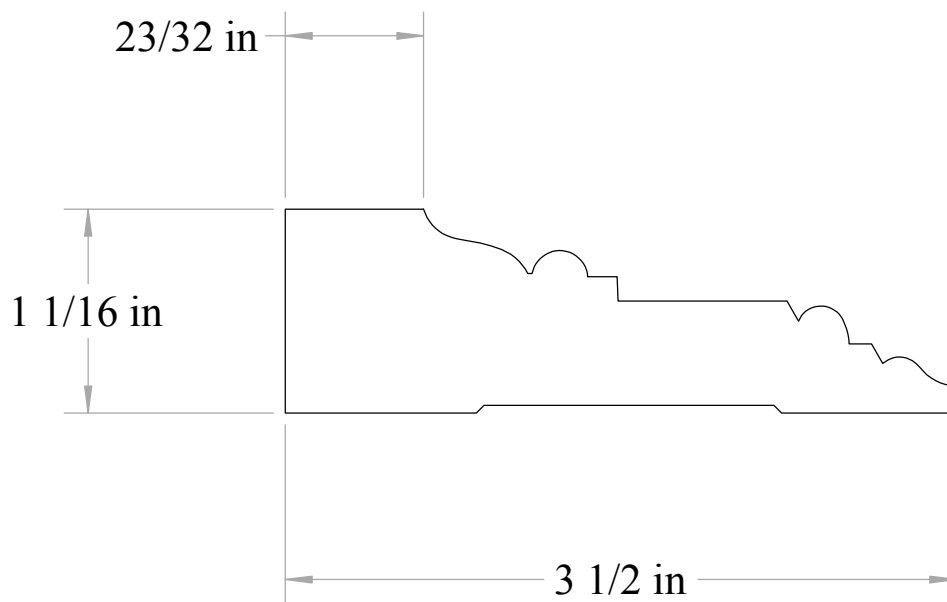

Anderson & McQuaid Co, Inc.

A&M # 3897
1-1/16" X 3-1/2"

All unshaded profiles available in poplar

All shaded profiles available in poplar, cherry, maple, sapele and red oak.

All hatched profiles available in sapele