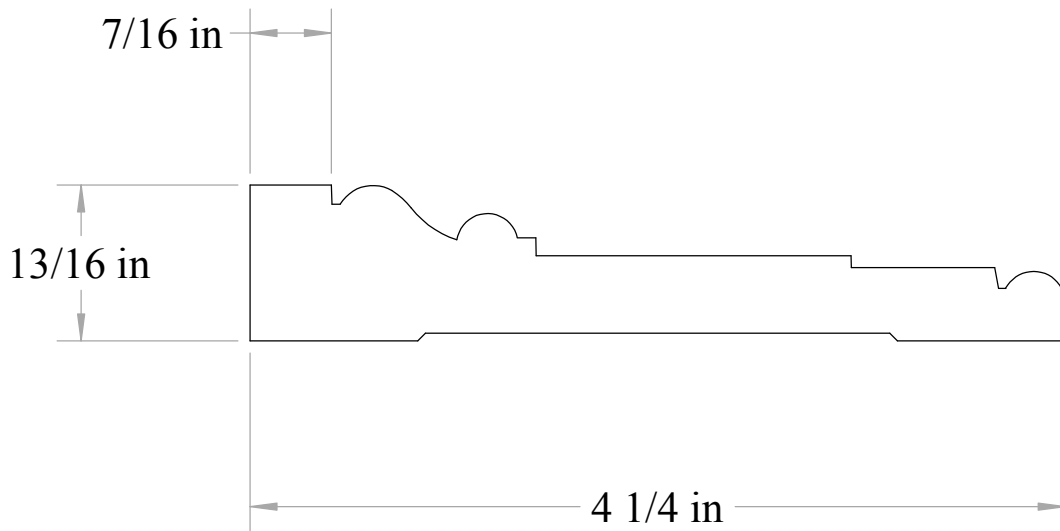

# Anderson & McQuaid Co, Inc.

A&M# 3890

$13/16$ " x  $4\ 1/4$ "

All unshaded profiles available in poplar

All shaded profiles available in poplar, cherry, maple, sapele and red oak.

All hatched profiles available in sapele