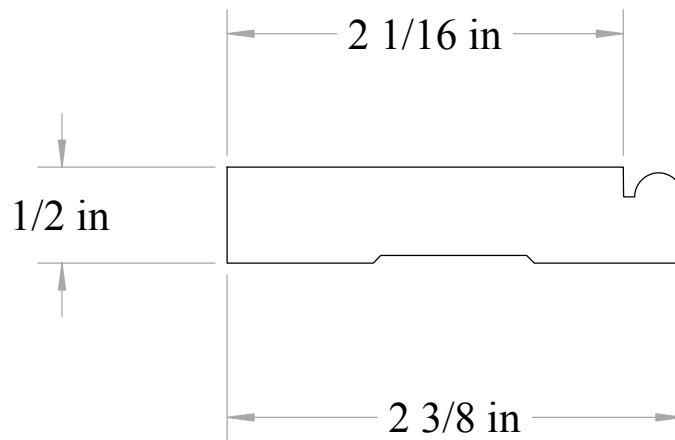

# Anderson & McQuaid Co, Inc.

A&M # 3700  
1/2" X 2-3/8"

All unshaded profiles available in poplar

All shaded profiles available in poplar, cherry, maple, sapele and red oak.

All hatched profiles available in sapele