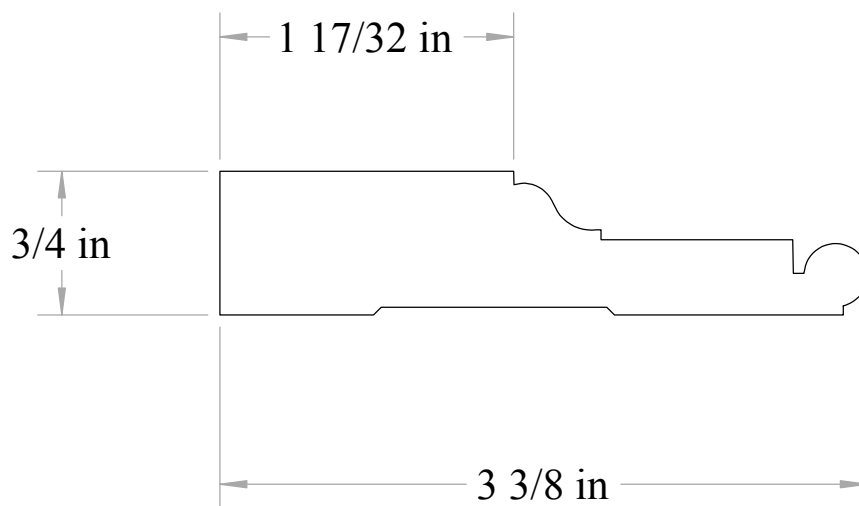

Anderson & McQuaid Co, Inc.

A&M # 3698
3/4" X 3-3/8"

All unshaded profiles available in poplar

All shaded profiles available in poplar, cherry, maple, sapele and red oak.

All hatched profiles available in sapele