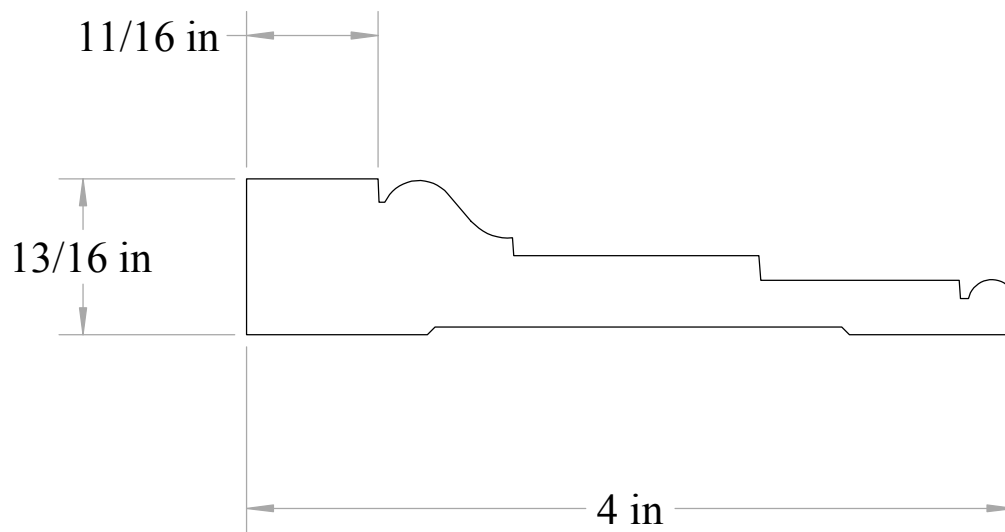

Anderson & McQuaid Co, Inc.

A&M # 3331
13/16" X 4"

All unshaded profiles available in poplar

All shaded profiles available in poplar, cherry, maple, sapele and red oak.

All hatched profiles available in sapele