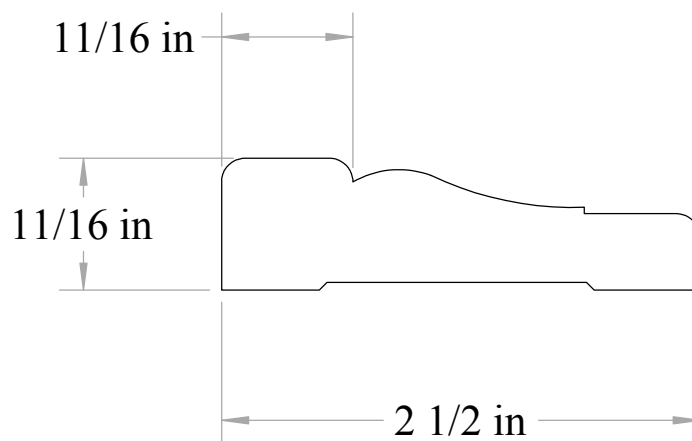

# Anderson & McQuaid Co, Inc.

A&M # 3324  
11/16" X 2-1/2"

All unshaded profiles available in poplar

All shaded profiles available in poplar, cherry, maple, sapele and red oak.

All hatched profiles available in sapele