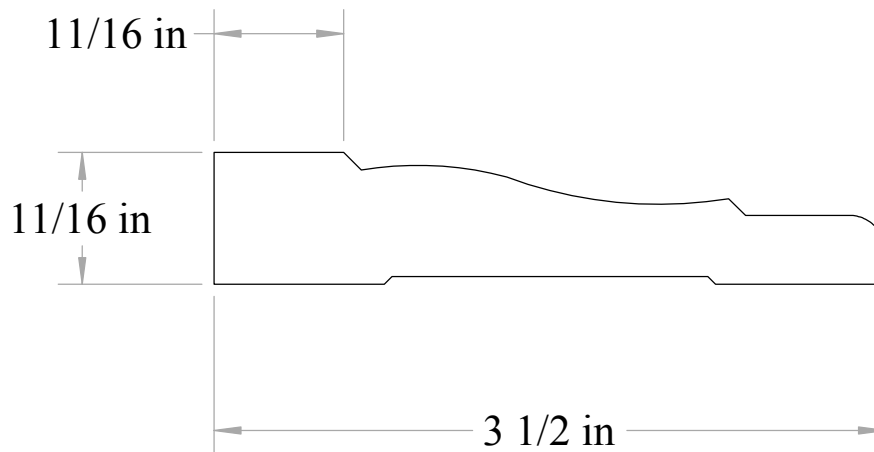

Anderson & McQuaid Co, Inc.

A&M # 3323
11/16" X 3-1/2"

All unshaded profiles available in poplar

All shaded profiles available in poplar, cherry, maple, sapele and red oak.

All hatched profiles available in sapele