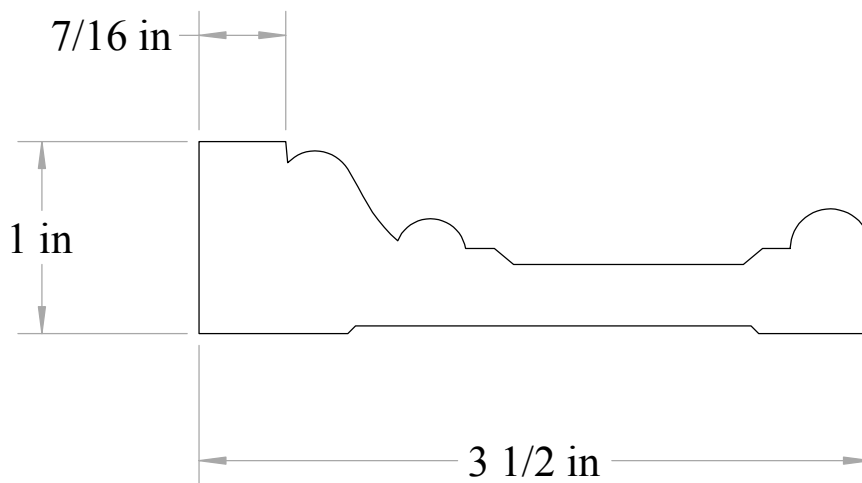

# Anderson & McQuaid Co, Inc.

A&M # 3203  
1" X 3-1/2"

All unshaded profiles available in poplar

All shaded profiles available in poplar, cherry, maple, sapele and red oak.

All hatched profiles available in sapele