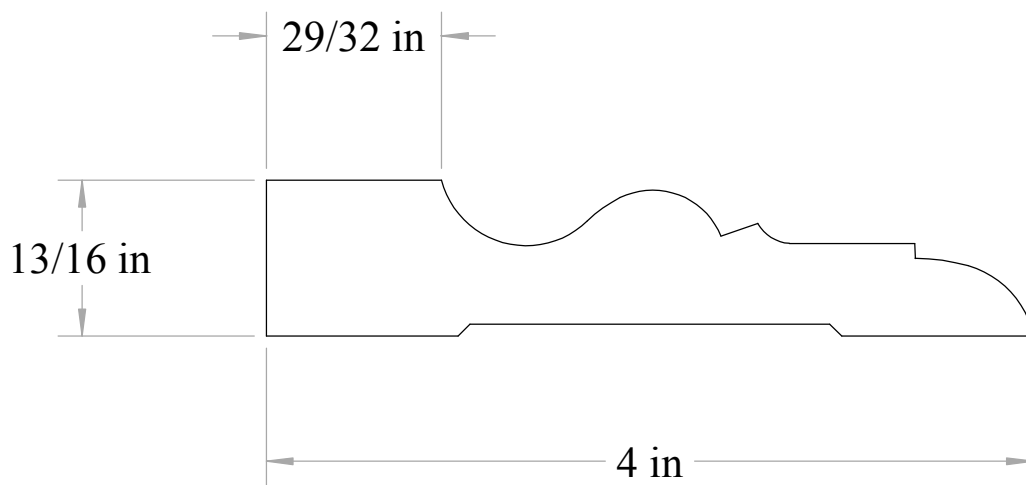

Anderson & McQuaid Co, Inc.

A&M# 3201

13/16" x 4"

All unshaded profiles available in poplar

All shaded profiles available in poplar, cherry, maple, sapele and red oak.

All hatched profiles available in sapele