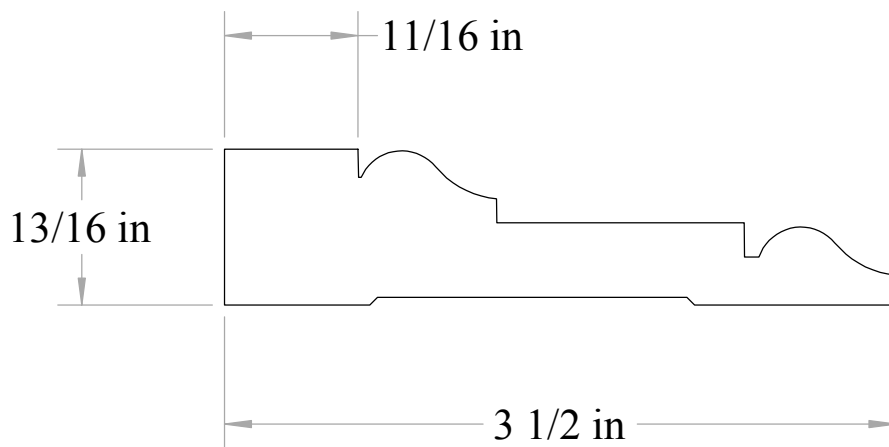

# Anderson & McQuaid Co, Inc.

A&M # 30208  
13/16" X 3-1/2"

All unshaded profiles available in poplar

All shaded profiles available in poplar, cherry, maple, sapele and red oak.

All hatched profiles available in sapele