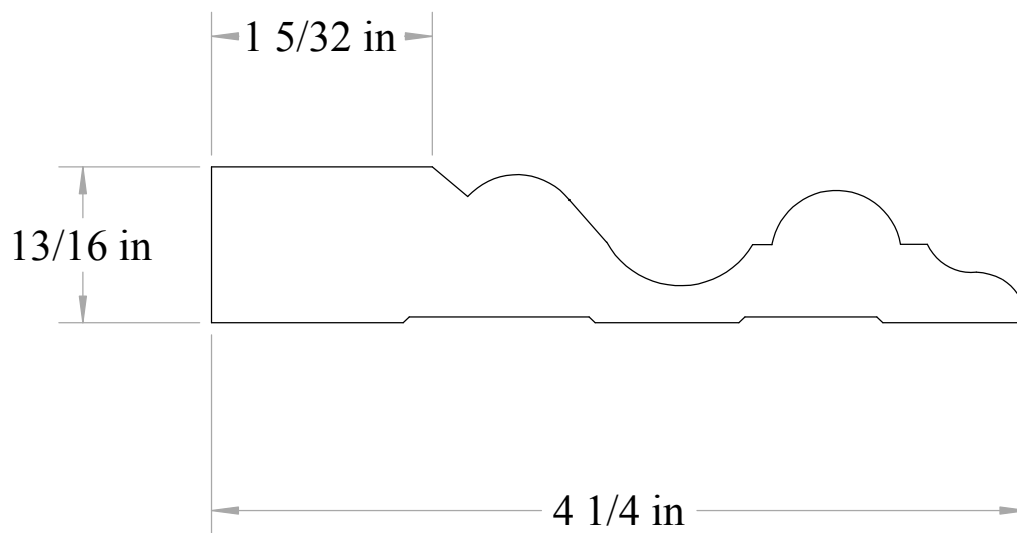

Anderson & McQuaid Co, Inc.

A&M# 3004
 $13/16$ " x $4\ 1/4$ "

-  All unshaded profiles available in poplar
-  All shaded profiles available in poplar, cherry, maple, sapele and red oak.
-  All hatched profiles available in sapele