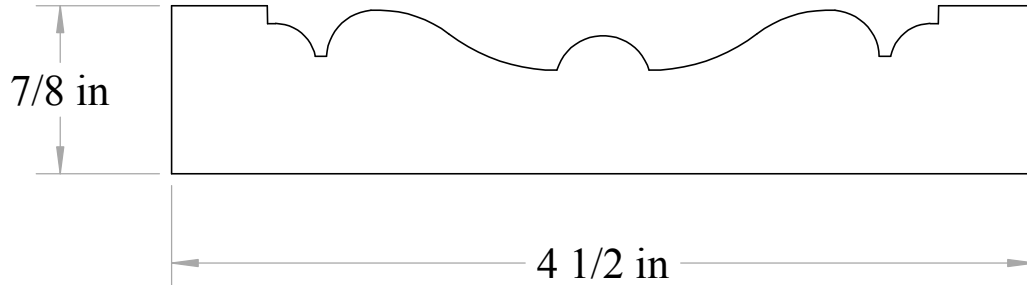

Anderson & McQuaid Co, Inc.

A&M# 2488-R
7/8" x 4 1/2" x 4 1/2"

All unshaded profiles available in poplar
All shaded profiles available in poplar, cherry, maple, sapele and red oak.
All hatched profiles available in sapele