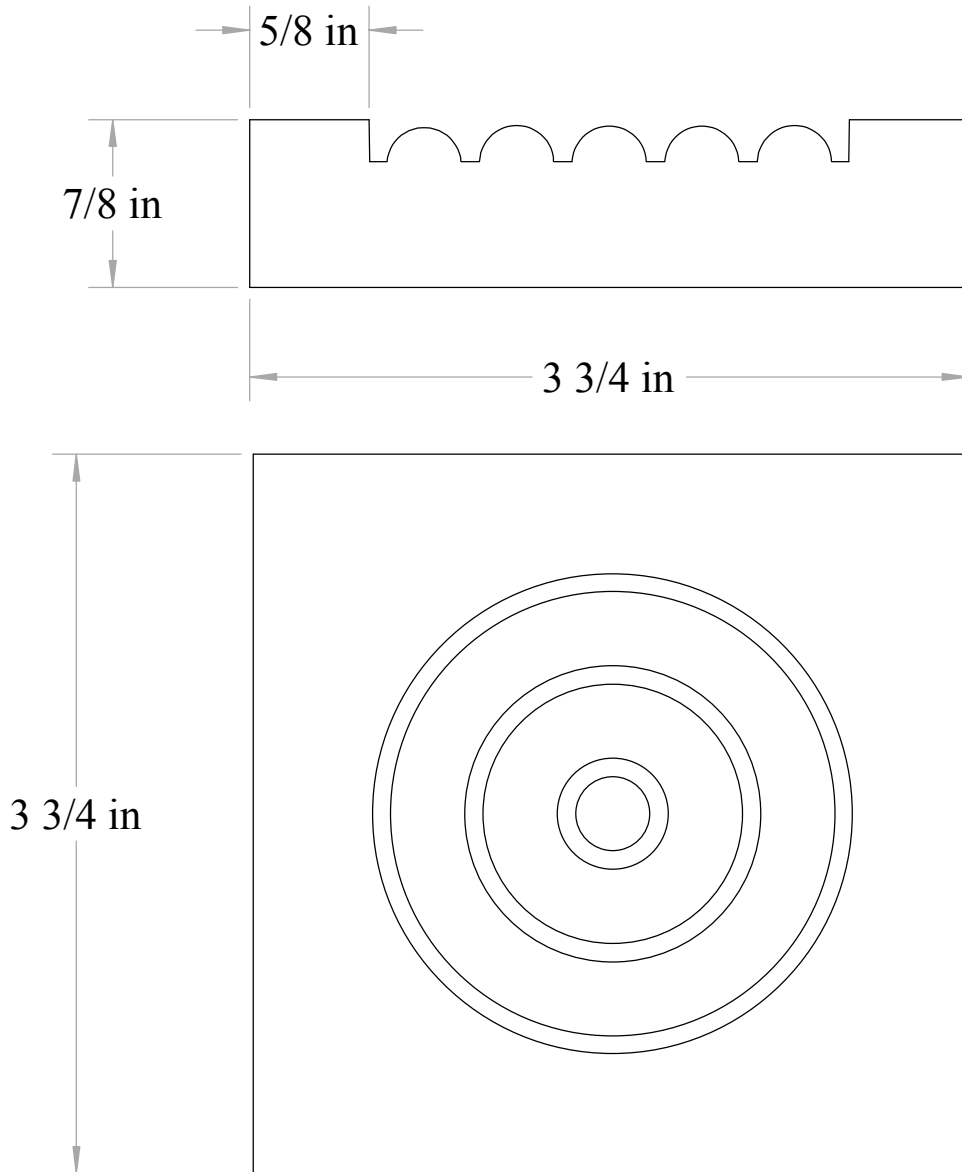

Anderson & McQuaid Co, Inc.

A&M# 2468-R
7/8" x 3 3/4" x 3 3/4"

All unshaded profiles available in poplar
All shaded profiles available in poplar, cherry, maple, sapele and red oak.
All hatched profiles available in sapele