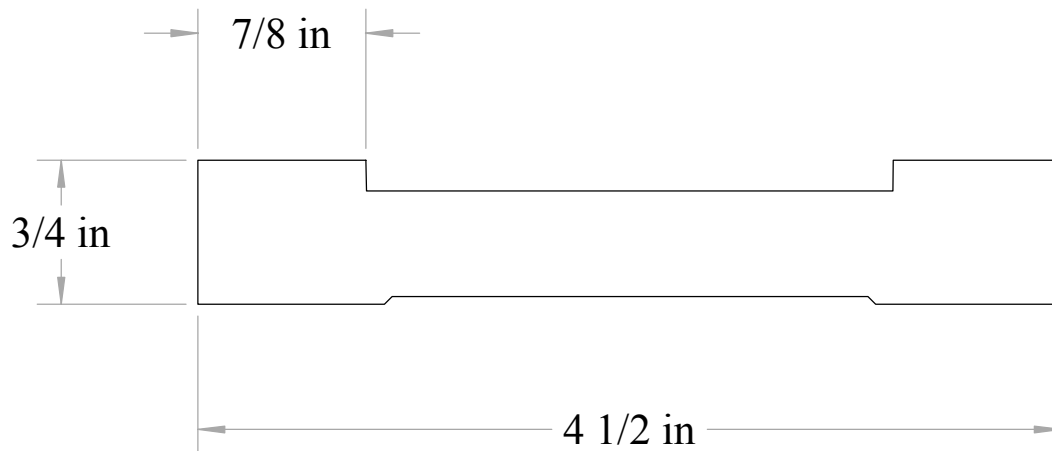

Anderson & McQuaid Co, Inc.

A&M # 2440
3/4" X 4-1/2"

All unshaded profiles available in poplar

All shaded profiles available in poplar, cherry, maple, sapele and red oak.

All hatched profiles available in sapele