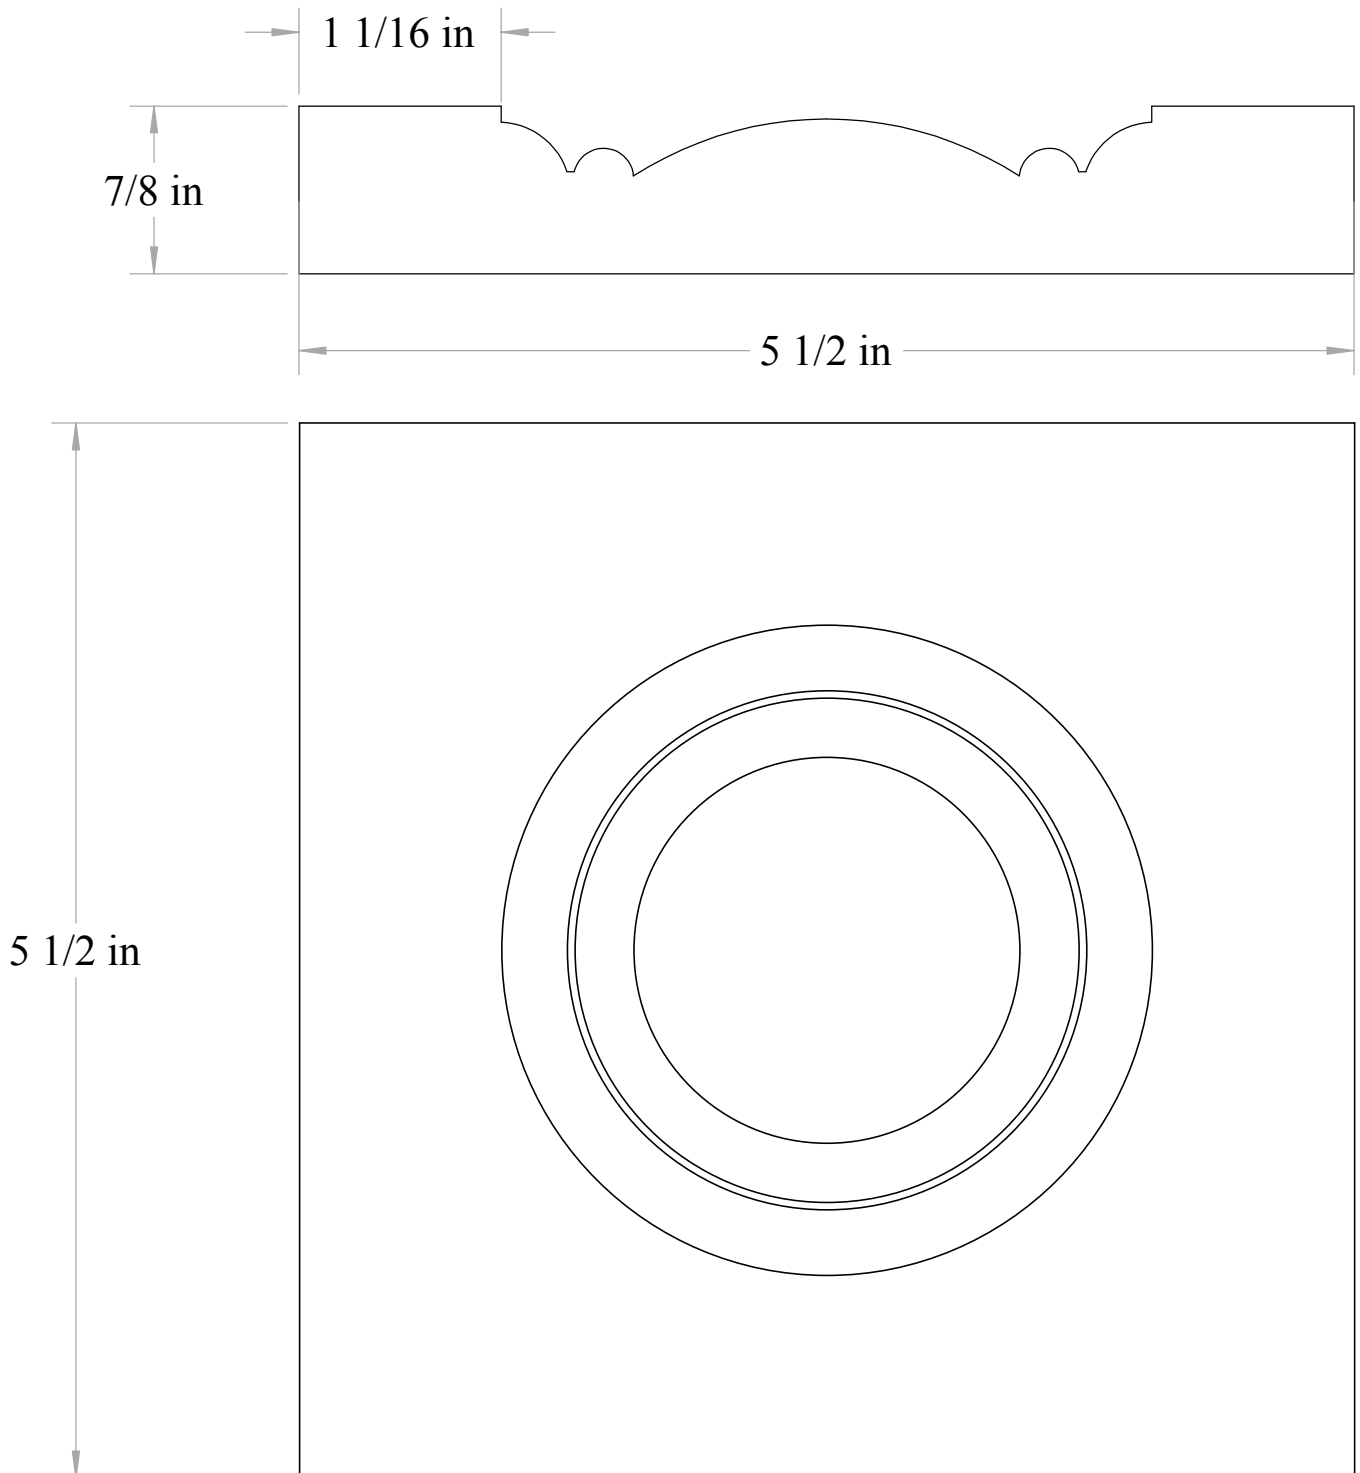

Anderson & McQuaid Co, Inc.

A&M# 2287-R
7/8" x 5 1/2"

- All unshaded profiles available in poplar
- All shaded profiles available in poplar, cherry, maple, sapele and red oak.
- All hatched profiles available in sapele