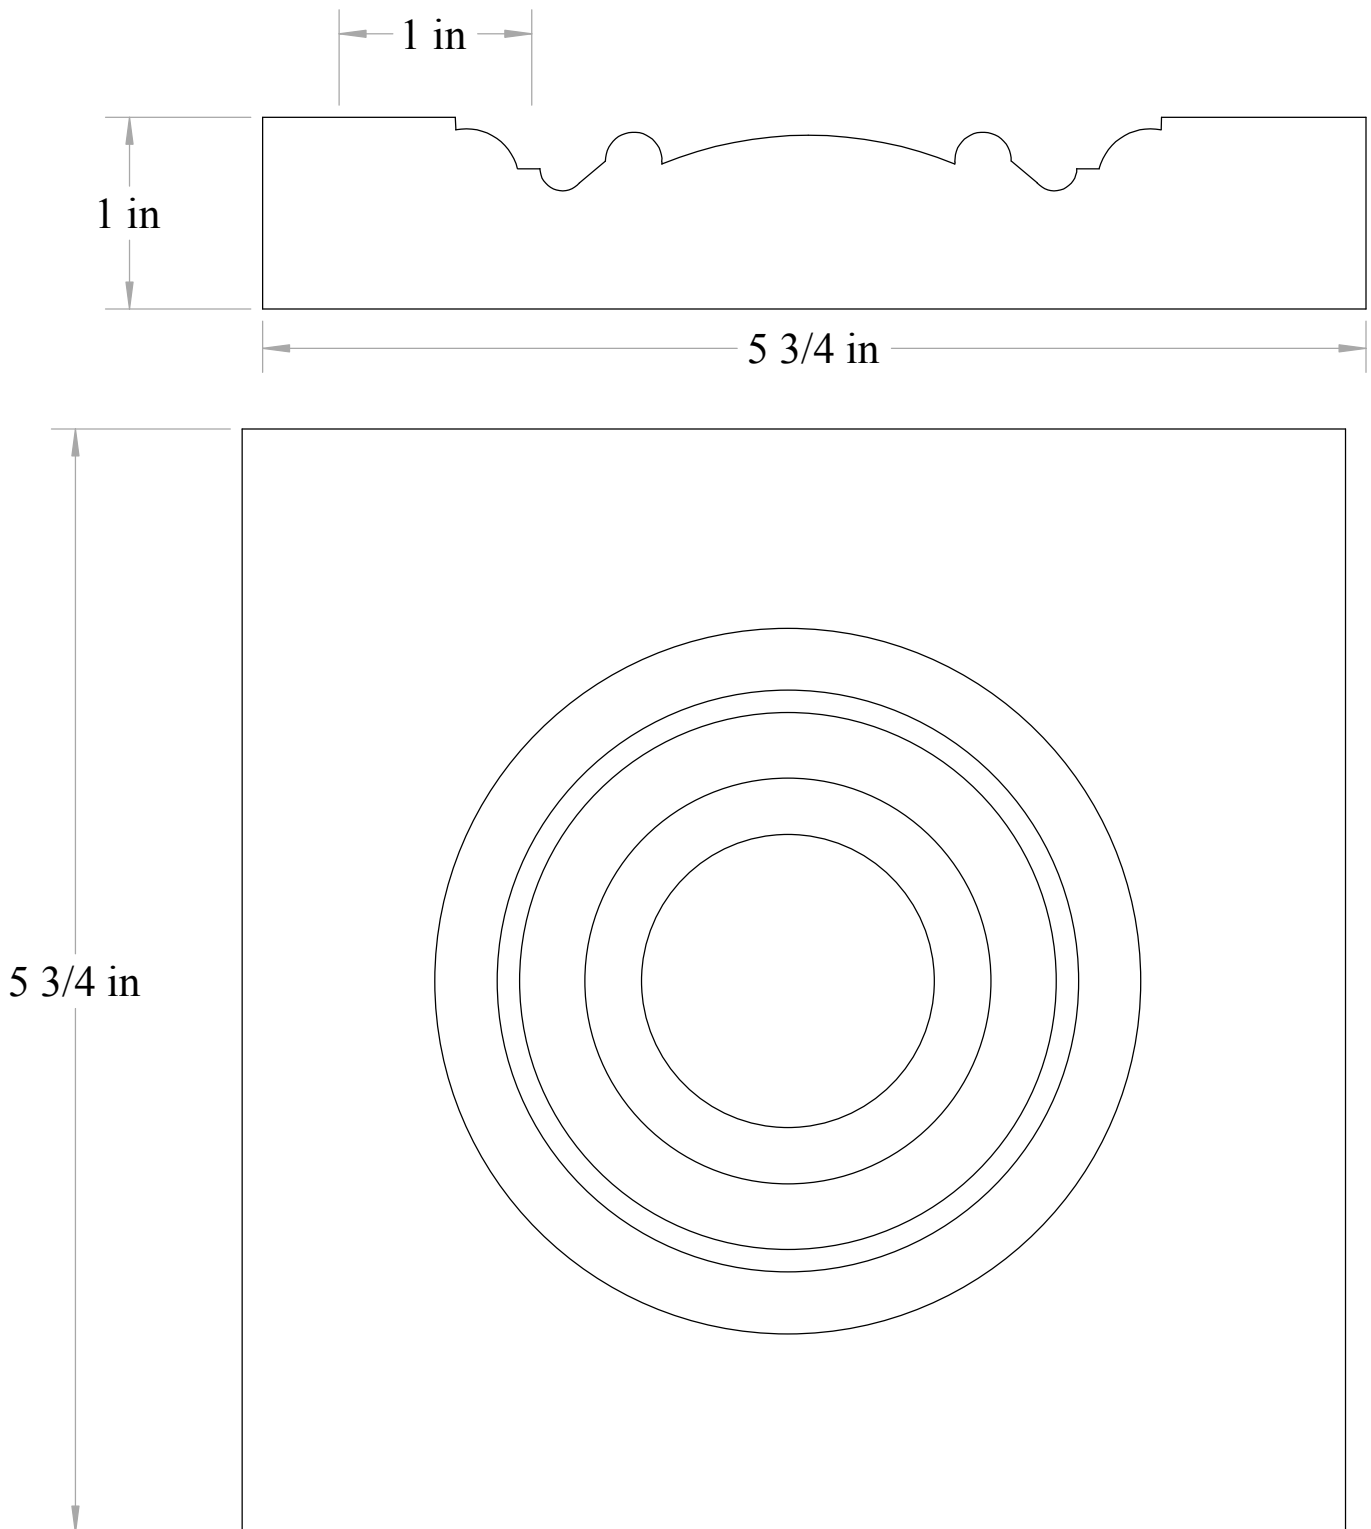

Anderson & McQuaid Co, Inc.

A&M# 2114-R
1" x 5 3/4" x 5 3/4"

All unshaded profiles available in poplar
All shaded profiles available in poplar, cherry, maple, sapele and red oak.
All hatched profiles available in sapele