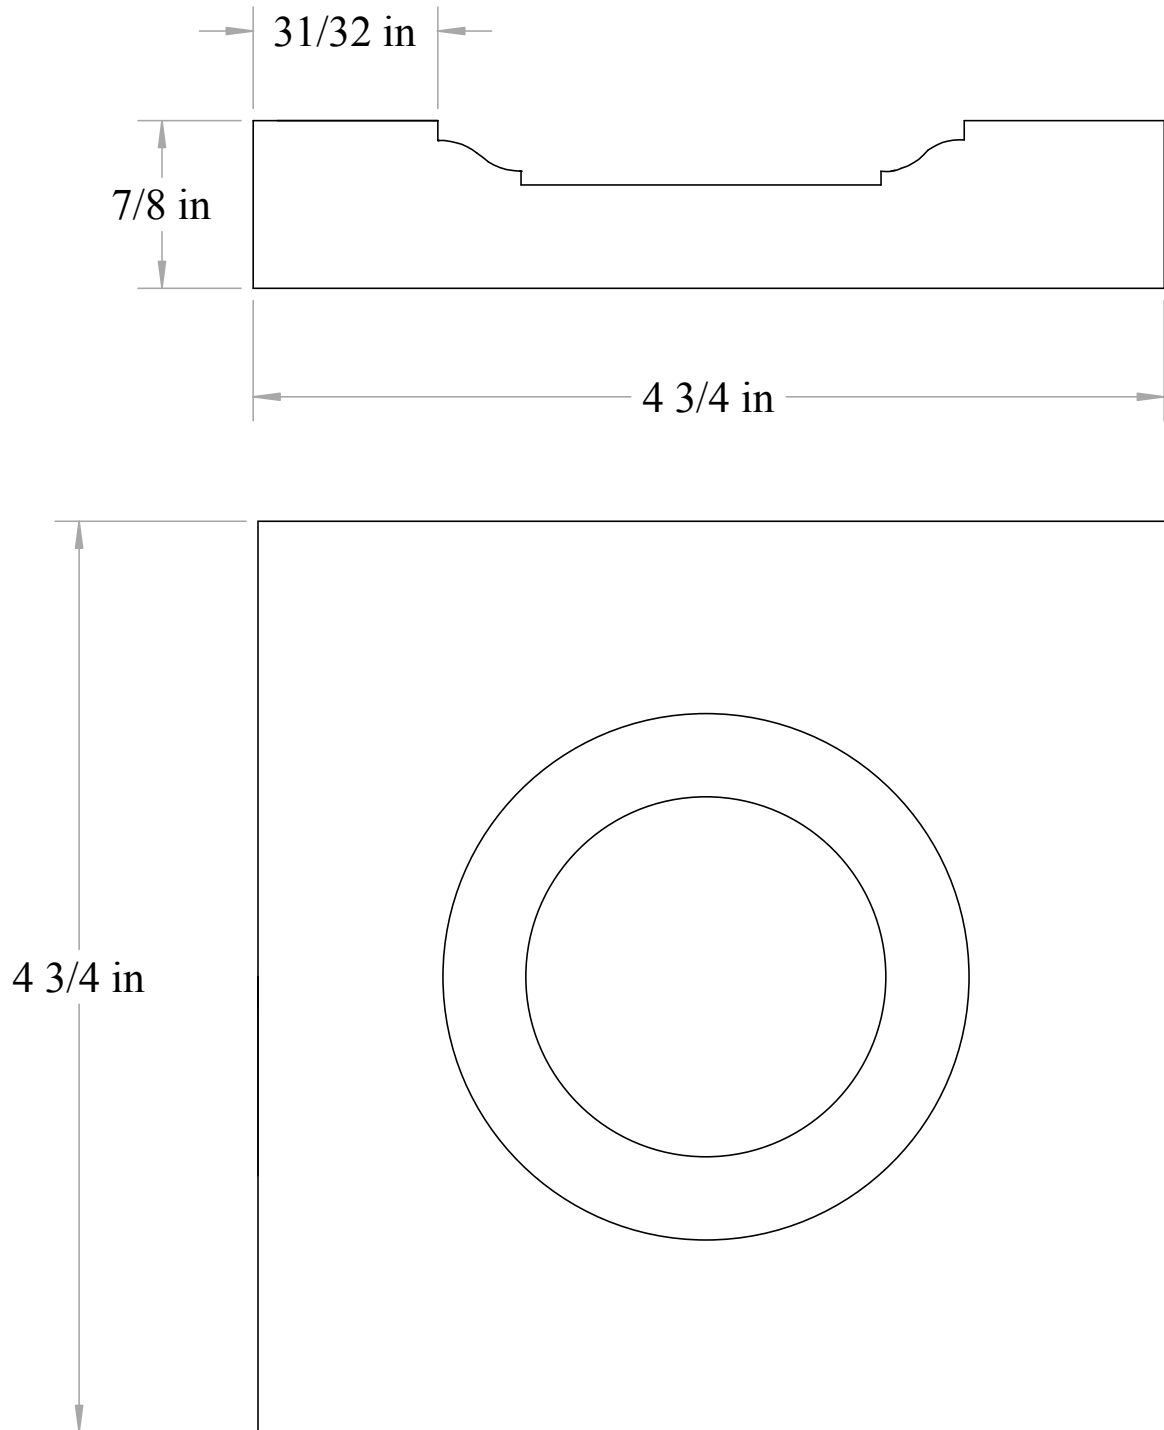

Anderson & McQuaid Co, Inc.

A&M# 2004-R
7/8" x 4 3/4" x 4 3/4"

- All unshaded profiles available in poplar
- All shaded profiles available in poplar, cherry, maple, sapele and red oak.
- All hatched profiles available in sapele