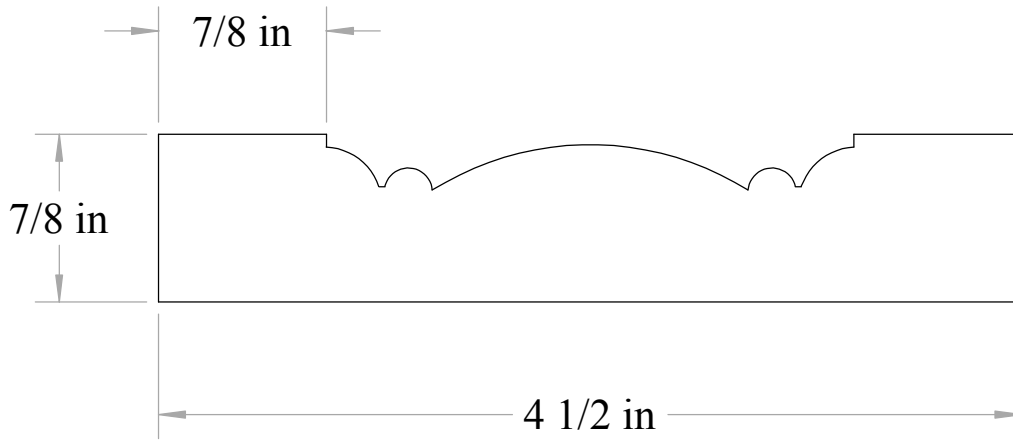

Anderson & McQuaid Co, Inc.

A&M# 2001-R

7/8" x 4 1/2" x 4 1/2"

All unshaded profiles available in poplar

All shaded profiles available in poplar, cherry, maple, sapele and red oak.

All hatched profiles available in sapele