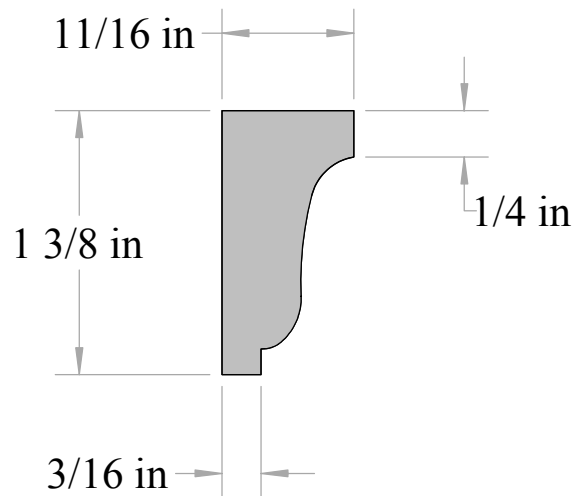

# Anderson & McQuaid Co, Inc.

A&M # 1997  
11/16" X 1-3/8"

All unshaded profiles available in poplar

All shaded profiles available in poplar, cherry, maple, sapele and red oak.

All hatched profiles available in sapele