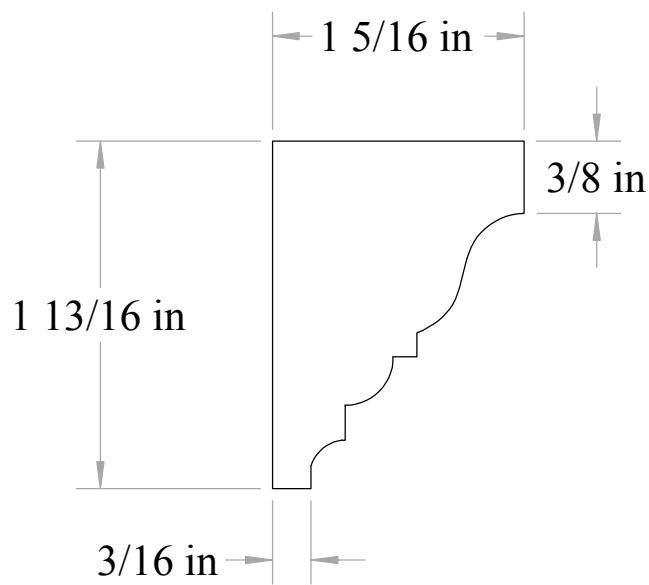

Anderson & McQuaid Co, Inc.

A&M # 1933
1-5/16" X 1-13/16"

All unshaded profiles available in poplar

All shaded profiles available in poplar, cherry, maple, sapele and red oak.

All hatched profiles available in sapele