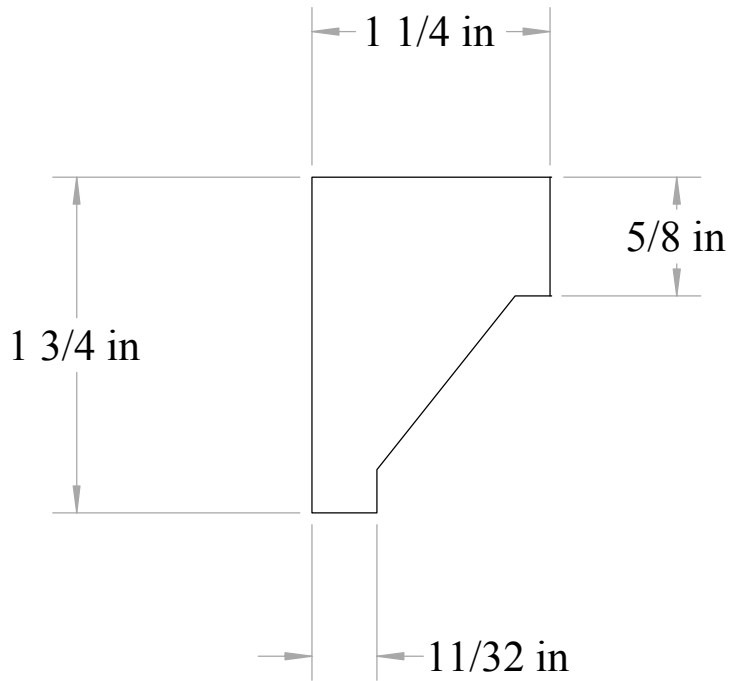

Anderson & McQuaid Co, Inc.

A&M # 19150
1-1/4" X 1-3/4"

All unshaded profiles available in poplar

All shaded profiles available in poplar, cherry, maple, sapele and red oak.

All hatched profiles available in sapele