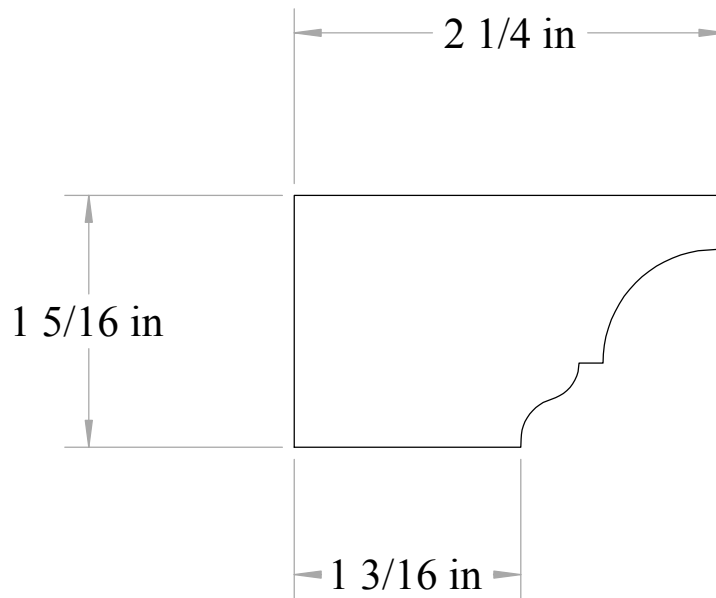

Anderson & McQuaid Co, Inc.

A&M # 19144
1-5/16" X 2-1/4"

All unshaded profiles available in poplar

All shaded profiles available in poplar, cherry, maple, sapele and red oak.

All hatched profiles available in sapele