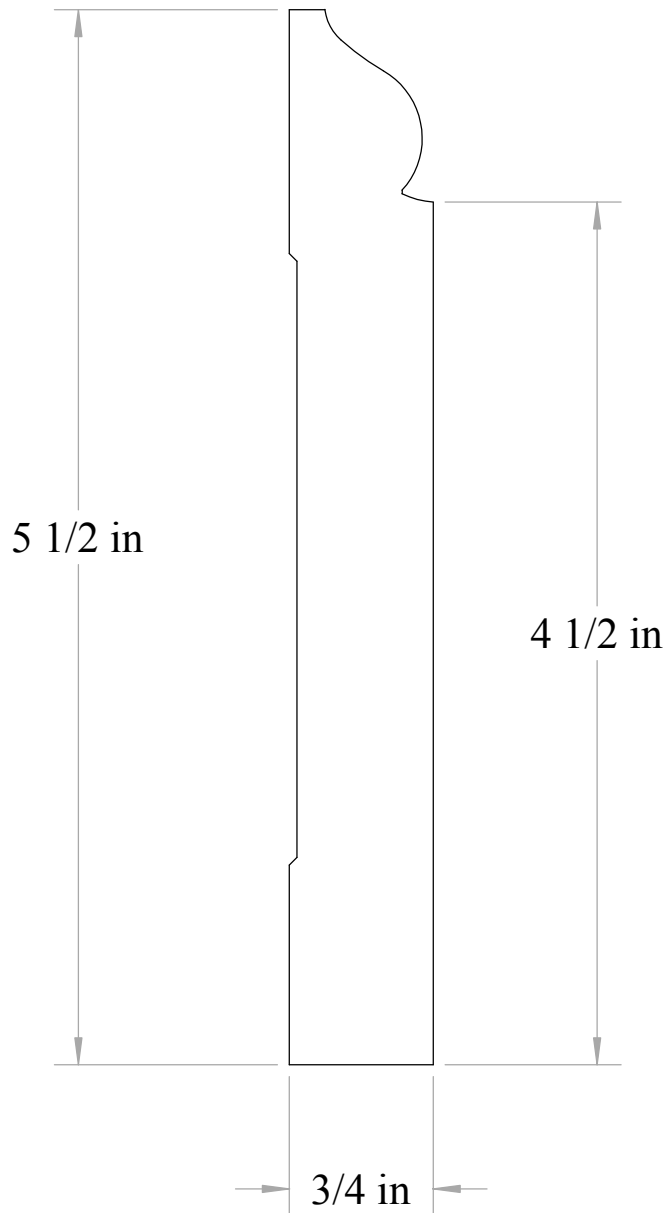

Anderson & McQuaid Co, Inc.

A&M # 1827
3/4" X 5-1/2"

All unshaded profiles available in poplar

All shaded profiles available in poplar, cherry, maple, sapele and red oak.

All hatched profiles available in sapele