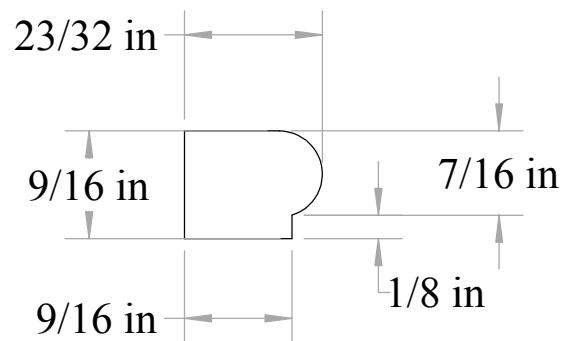

Anderson & McQuaid Co, Inc.

A&M # 18190
9/16" X 23/32"

All unshaded profiles available in poplar

All shaded profiles available in poplar, cherry, maple, sapele and red oak.

All hatched profiles available in sapele