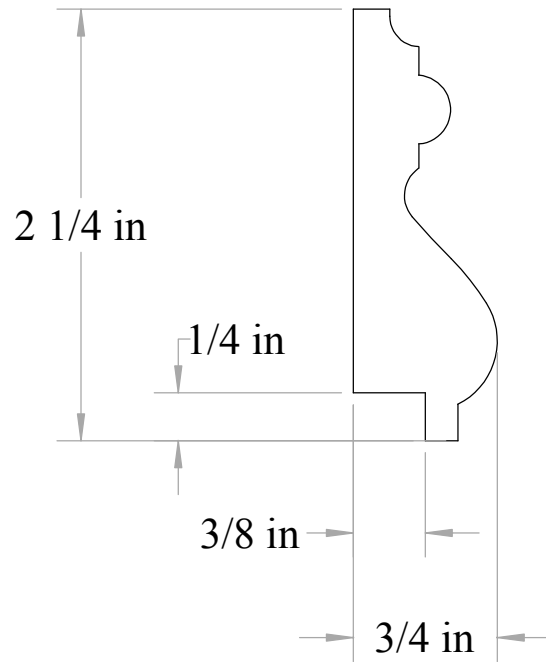

Anderson & McQuaid Co, Inc.

A&M # 18185
3/4" X 2-1/4"

All unshaded profiles available in poplar

All shaded profiles available in poplar, cherry, maple, sapele and red oak.

All hatched profiles available in sapele