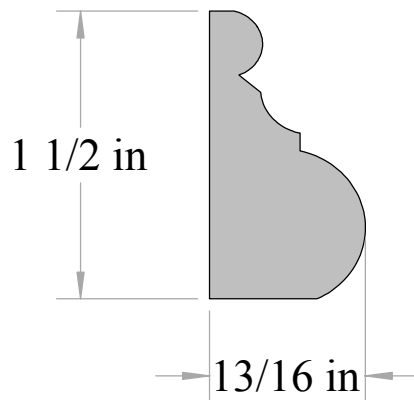

Anderson & McQuaid Co, Inc.

A&M # 1666
13/16" X 1-1/2"

All unshaded profiles available in poplar

All shaded profiles available in poplar, cherry, maple, sapele and red oak.

All hatched profiles available in sapele