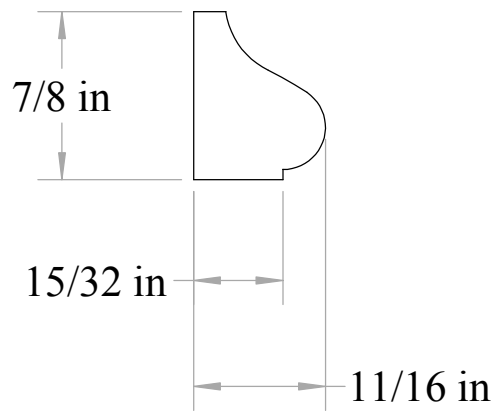

Anderson & McQuaid Co, Inc.

A&M# 1633

$11/16$ " x $7/8$ "

All unshaded profiles available in poplar

All shaded profiles available in poplar, cherry, maple, sapele and red oak.

All hatched profiles available in sapele